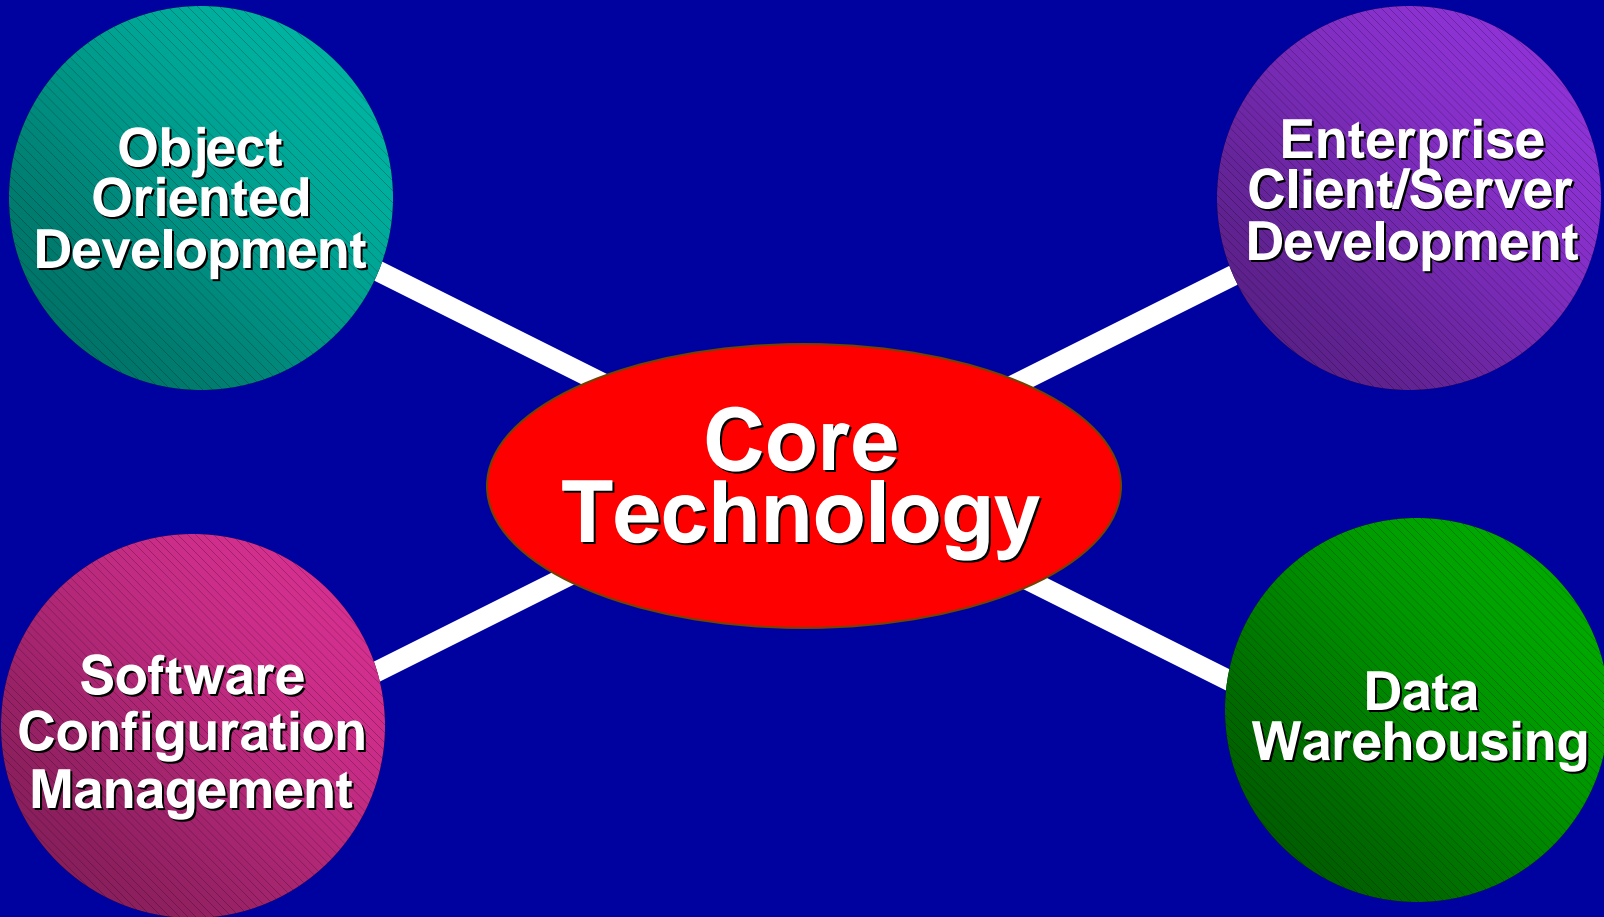

DataDirect Overview

Open Access to Enterprise Information

INTERSOLV

- Washington D.C.
- \$130M+ revenues
- Ranked # 35 → 30
- 400,000+ licenses
- 20,000+ customers
- Worldwide presence

The Client/Server Tools Company

INTERSOLV Solutions

Four Product Lines

DataDirect Product Series

DataDirect SmartData

- Easy access to data
- Hides complexity
- Ensures accuracy
- Open architecture
- Simple Administration

The Easiest Path to Business Intelligence

DataDirect SmartData

- Data Encapsulation Layer with business terms
- Easy access to data
- Allows end users to query DBMS
- Open to all end user tools
- Second Generation ODBC Driver

Business Objs
Impromptu
Brio Query
Visual Basic
Delphi