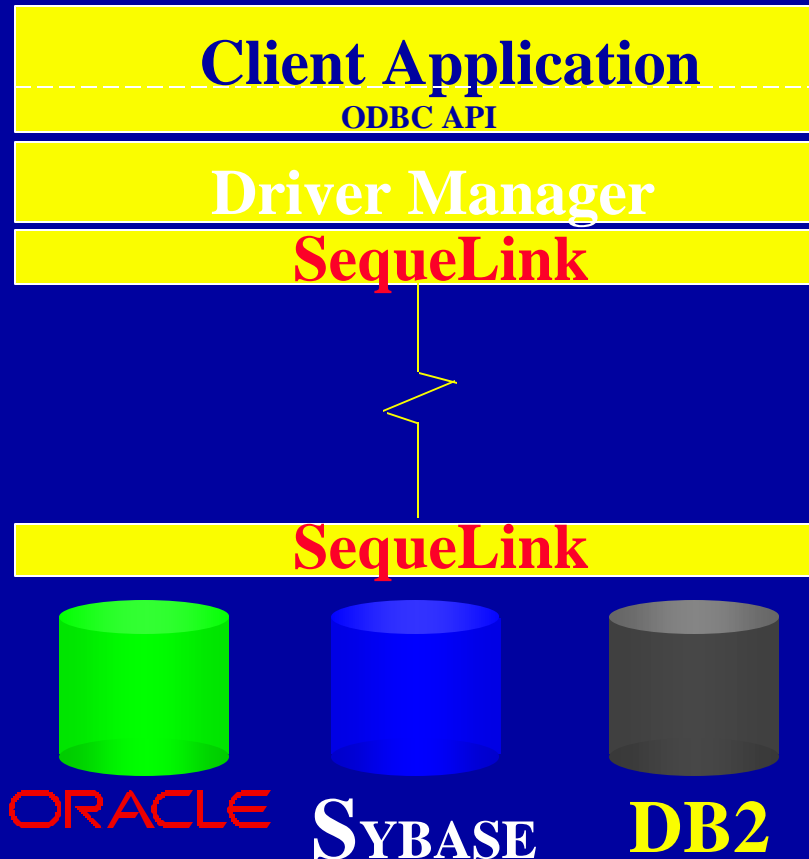

- Open Architecture
- 12+ platforms
- 35+ DBMS
- High Performance

DataDirect ODBC Pack

- Client based
- Industry standard drivers
- Leverage DBMS Communication Layer
- Core, Level 1, and Level 2
- Consistent Functionality

“INTER SOLV’s ODBC has set the standard...”
Database Programming & Design

DataDirect SequeLink

- Server based
- Departmental to Enterprise
- Simultaneous Access
- Single Comm layer
- One to many servers
- Interchange as needed