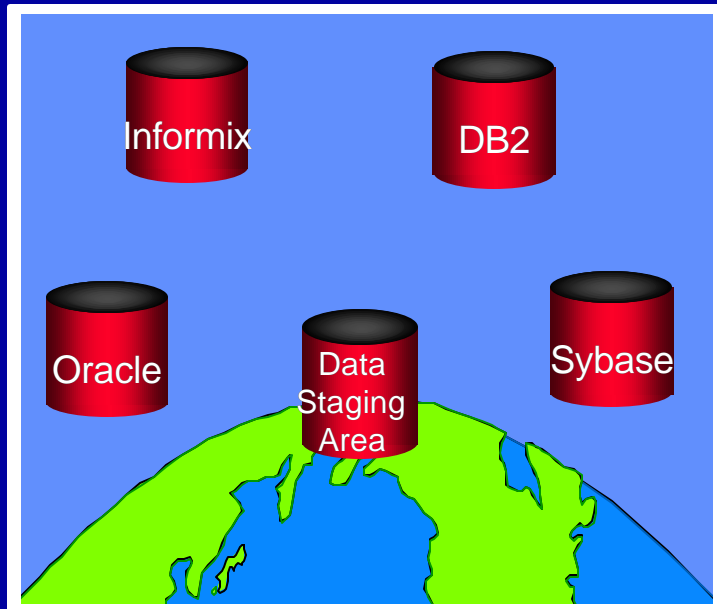

INTERSOLV Solutions

Four Product Lines

DataDirect Product Series

DataDirect SmartData

- Easy access to data
- Hides complexity
- Ensures accuracy
- Open architecture
- Simple Administration

The Easiest Path to Business Intelligence

DataDirect SmartData

- Data Encapsulation Layer with business terms
- Easy access to data
- Allows end users to query DBMS
- Open to all end user tools
- Second Generation ODBC Driver

Business Objs
Impromptu
Brio Query
Visual Basic
Delphi

“INTER SOLV’s ODBC has set the standard...”
Database Programming & Design

DataDirect SequeLink

- Server based
- Departmental to Enterprise
- Simultaneous Access
- Single Comm layer
- One to many servers
- Interchange as needed