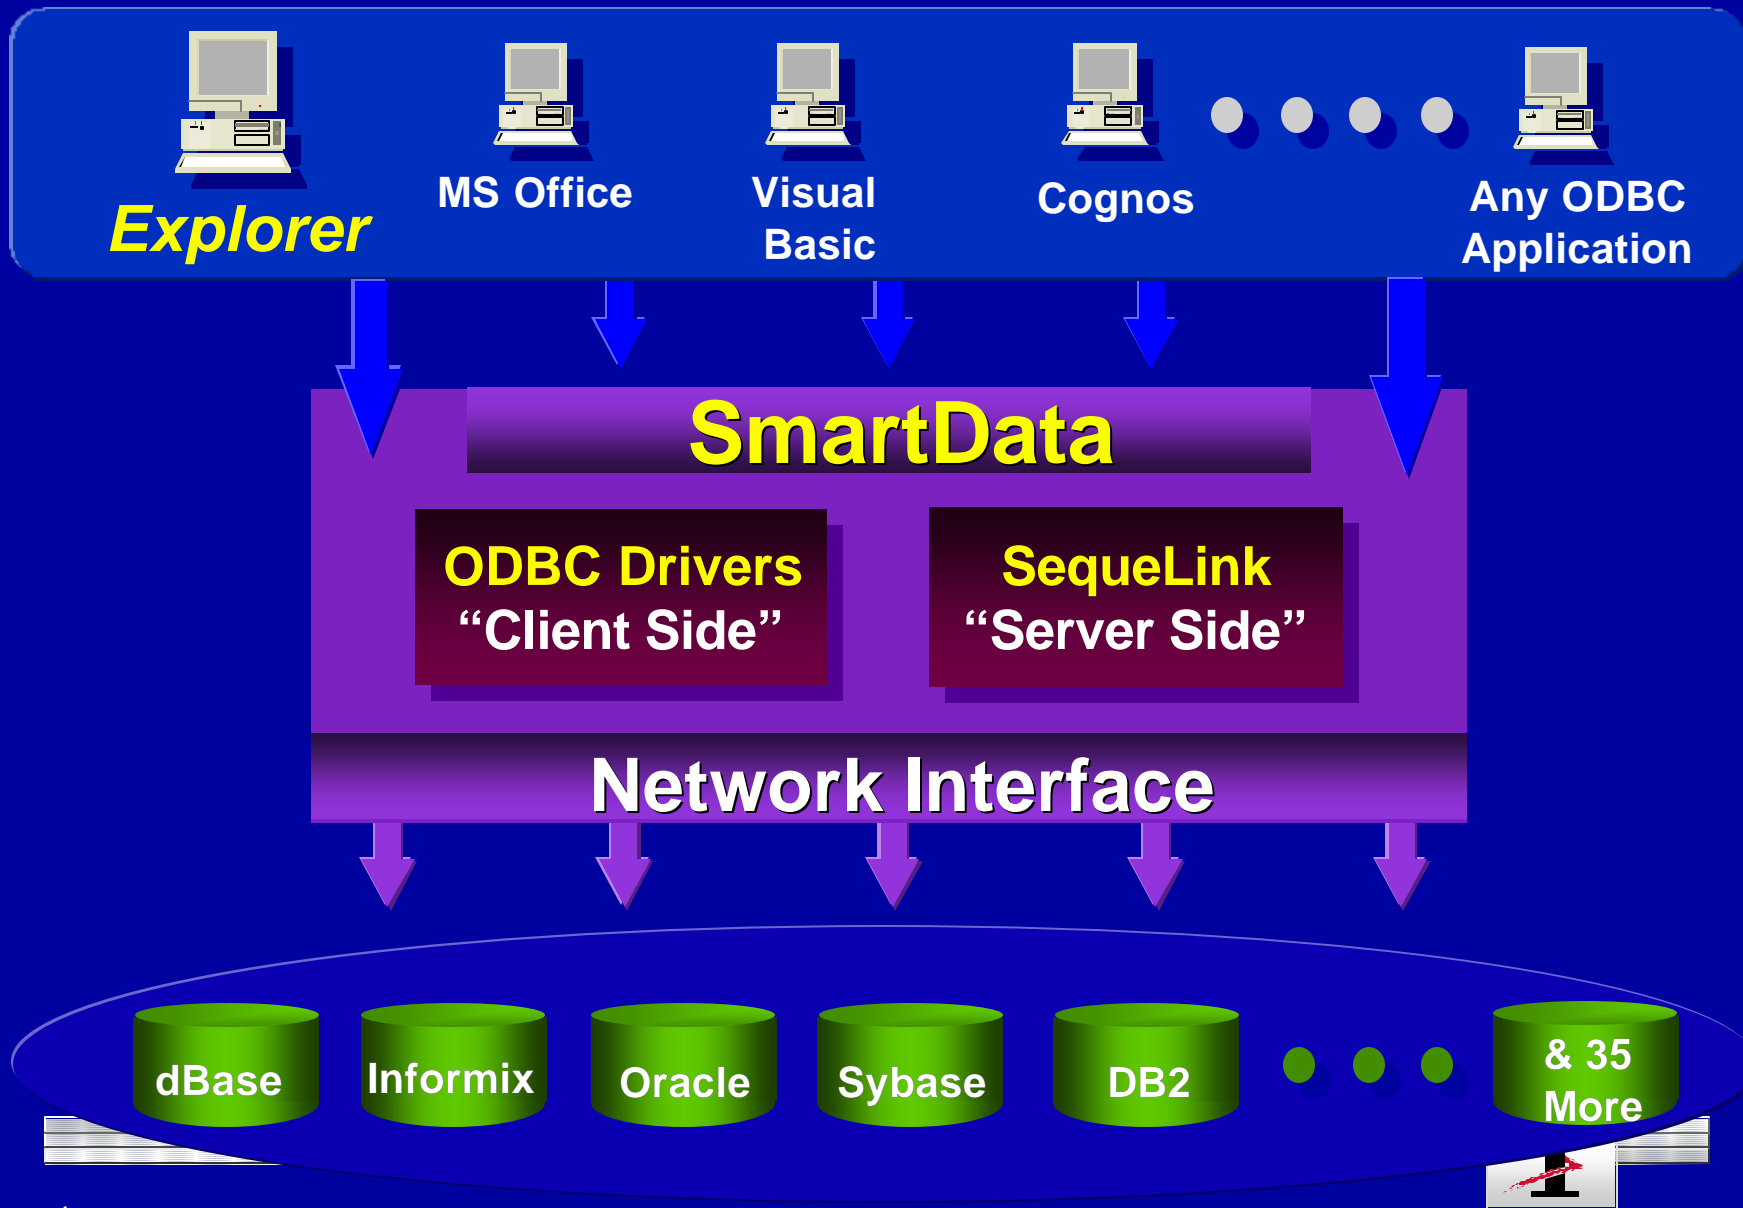

DataDirect Overview

Open Access to Enterprise Information

INTERSOLV

- Washington D.C.
- \$130M+ revenues
- Ranked # 35 → 30
- 400,000+ licenses
- 20,000+ customers
- Worldwide presence

The Client/Server Tools Company

INTERSOLV Solutions

Four Product Lines

DataDirect Product Series

DataDirect SmartData

- Easy access to data
- Hides complexity
- Ensures accuracy
- Open architecture
- Simple Administration

The Easiest Path to Business Intelligence

DataDirect SmartData

- Data Encapsulation Layer with business terms
- Easy access to data
- Allows end users to query DBMS
- Open to all end user tools
- Second Generation ODBC Driver

Business Objs
Impromptu
Brio Query
Visual Basic
Delphi

“INTER SOLV’s ODBC has set the standard...”
Database Programming & Design

DataDirect SequeLink

- Server based
- Departmental to Enterprise
- Simultaneous Access
- Single Comm layer
- One to many servers
- Interchange as needed